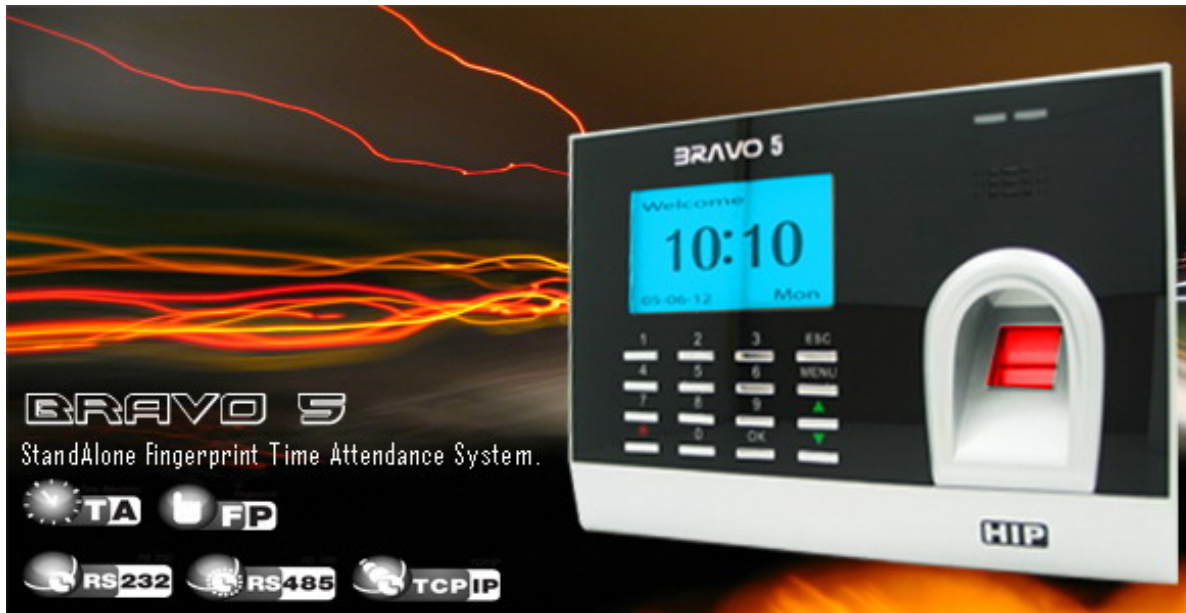

HARATI Computer Services Private Ltd.

Bravo Series Finger Print Scanner

Bravo Series of Biometrics Fingerprint recognition based Time & Attendance with standalone system. It can store up to 2,000 fingerprints and record data up to 40,000 records It comes with a large illuminated LCD, can be seen in the dark. Plus, it has Voice Response in English, Automatic Time Setting for power on - off, sleep mode, and system info mode.

User Capacity	1,200 user
Transaction	40,000 Transaction
Finger Sensor	Optical
Identification Time	>=2 Sec.
Matching	1:1 and 1:N
False Acception Rate(FAR)	<=0.0001%
False Rejection Rate(TRR)	<=1%
Communication Type	RS232 ,RS485 ,TCP/IP
LCD display	128x64 dot
Power Requirement	12-24Vdc relay output 3A
Operating Temperature	0'c-45'c
Operating Humidity	20%80%
Display	128x64dot
OS support	Windows2000 ,2003 ,XP
Option	Controller box for Access Control
Size	186x55x135 mm.
User Capacity	2,000 user